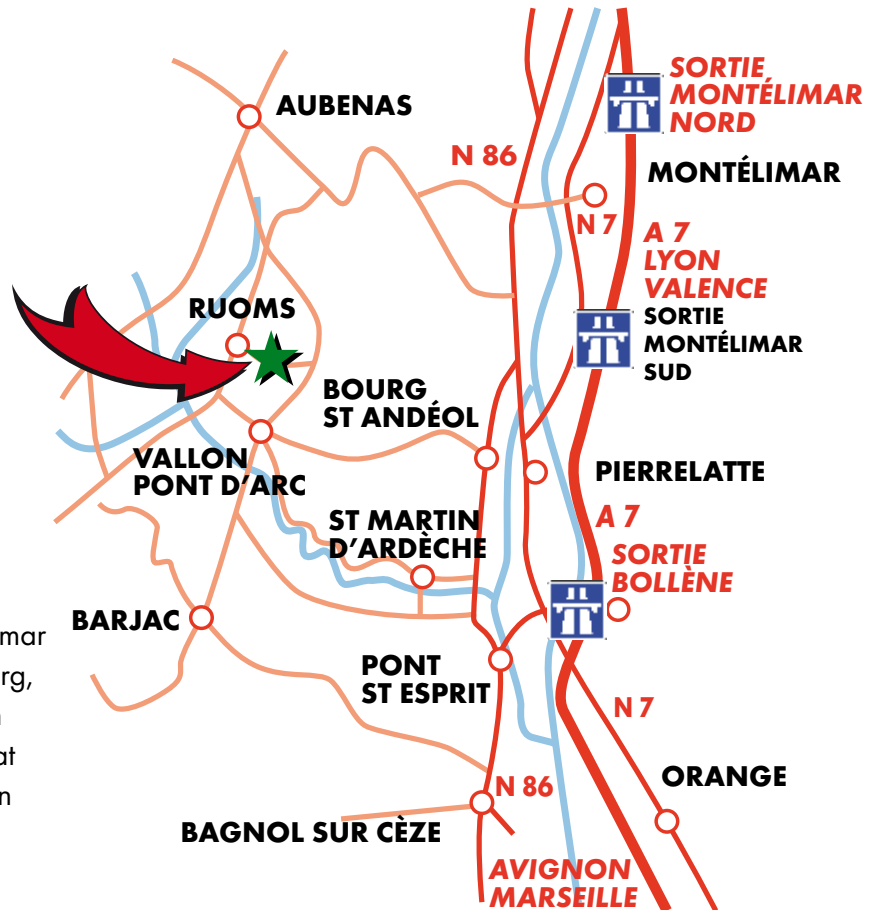

# Access map

Coming from the North via the A7 motorway, take the exit nr. 17 "Montélimar Nord", direction Le Teil, Villeneuve-de-Berg, then direction Vogué gare. At Vogué turn left, direction Ruoms. Arriving at Ruoms, at the second roundabout, turn left, direction Lagorce.

Coming from the South via the A7 motorway, take the exit nr. 19 "Bollène", direction Bourg-St-Andéol, Saint-Remèze, Vallon-Pont d'Arc, Ruoms. Arriving at Ruoms, drive past the supermarket "Super U". At the next roundabout, turn right, direction Lagorce.

## GPS Coordinates

Latitude : 44.4476391  
Longitude : 4.3685745